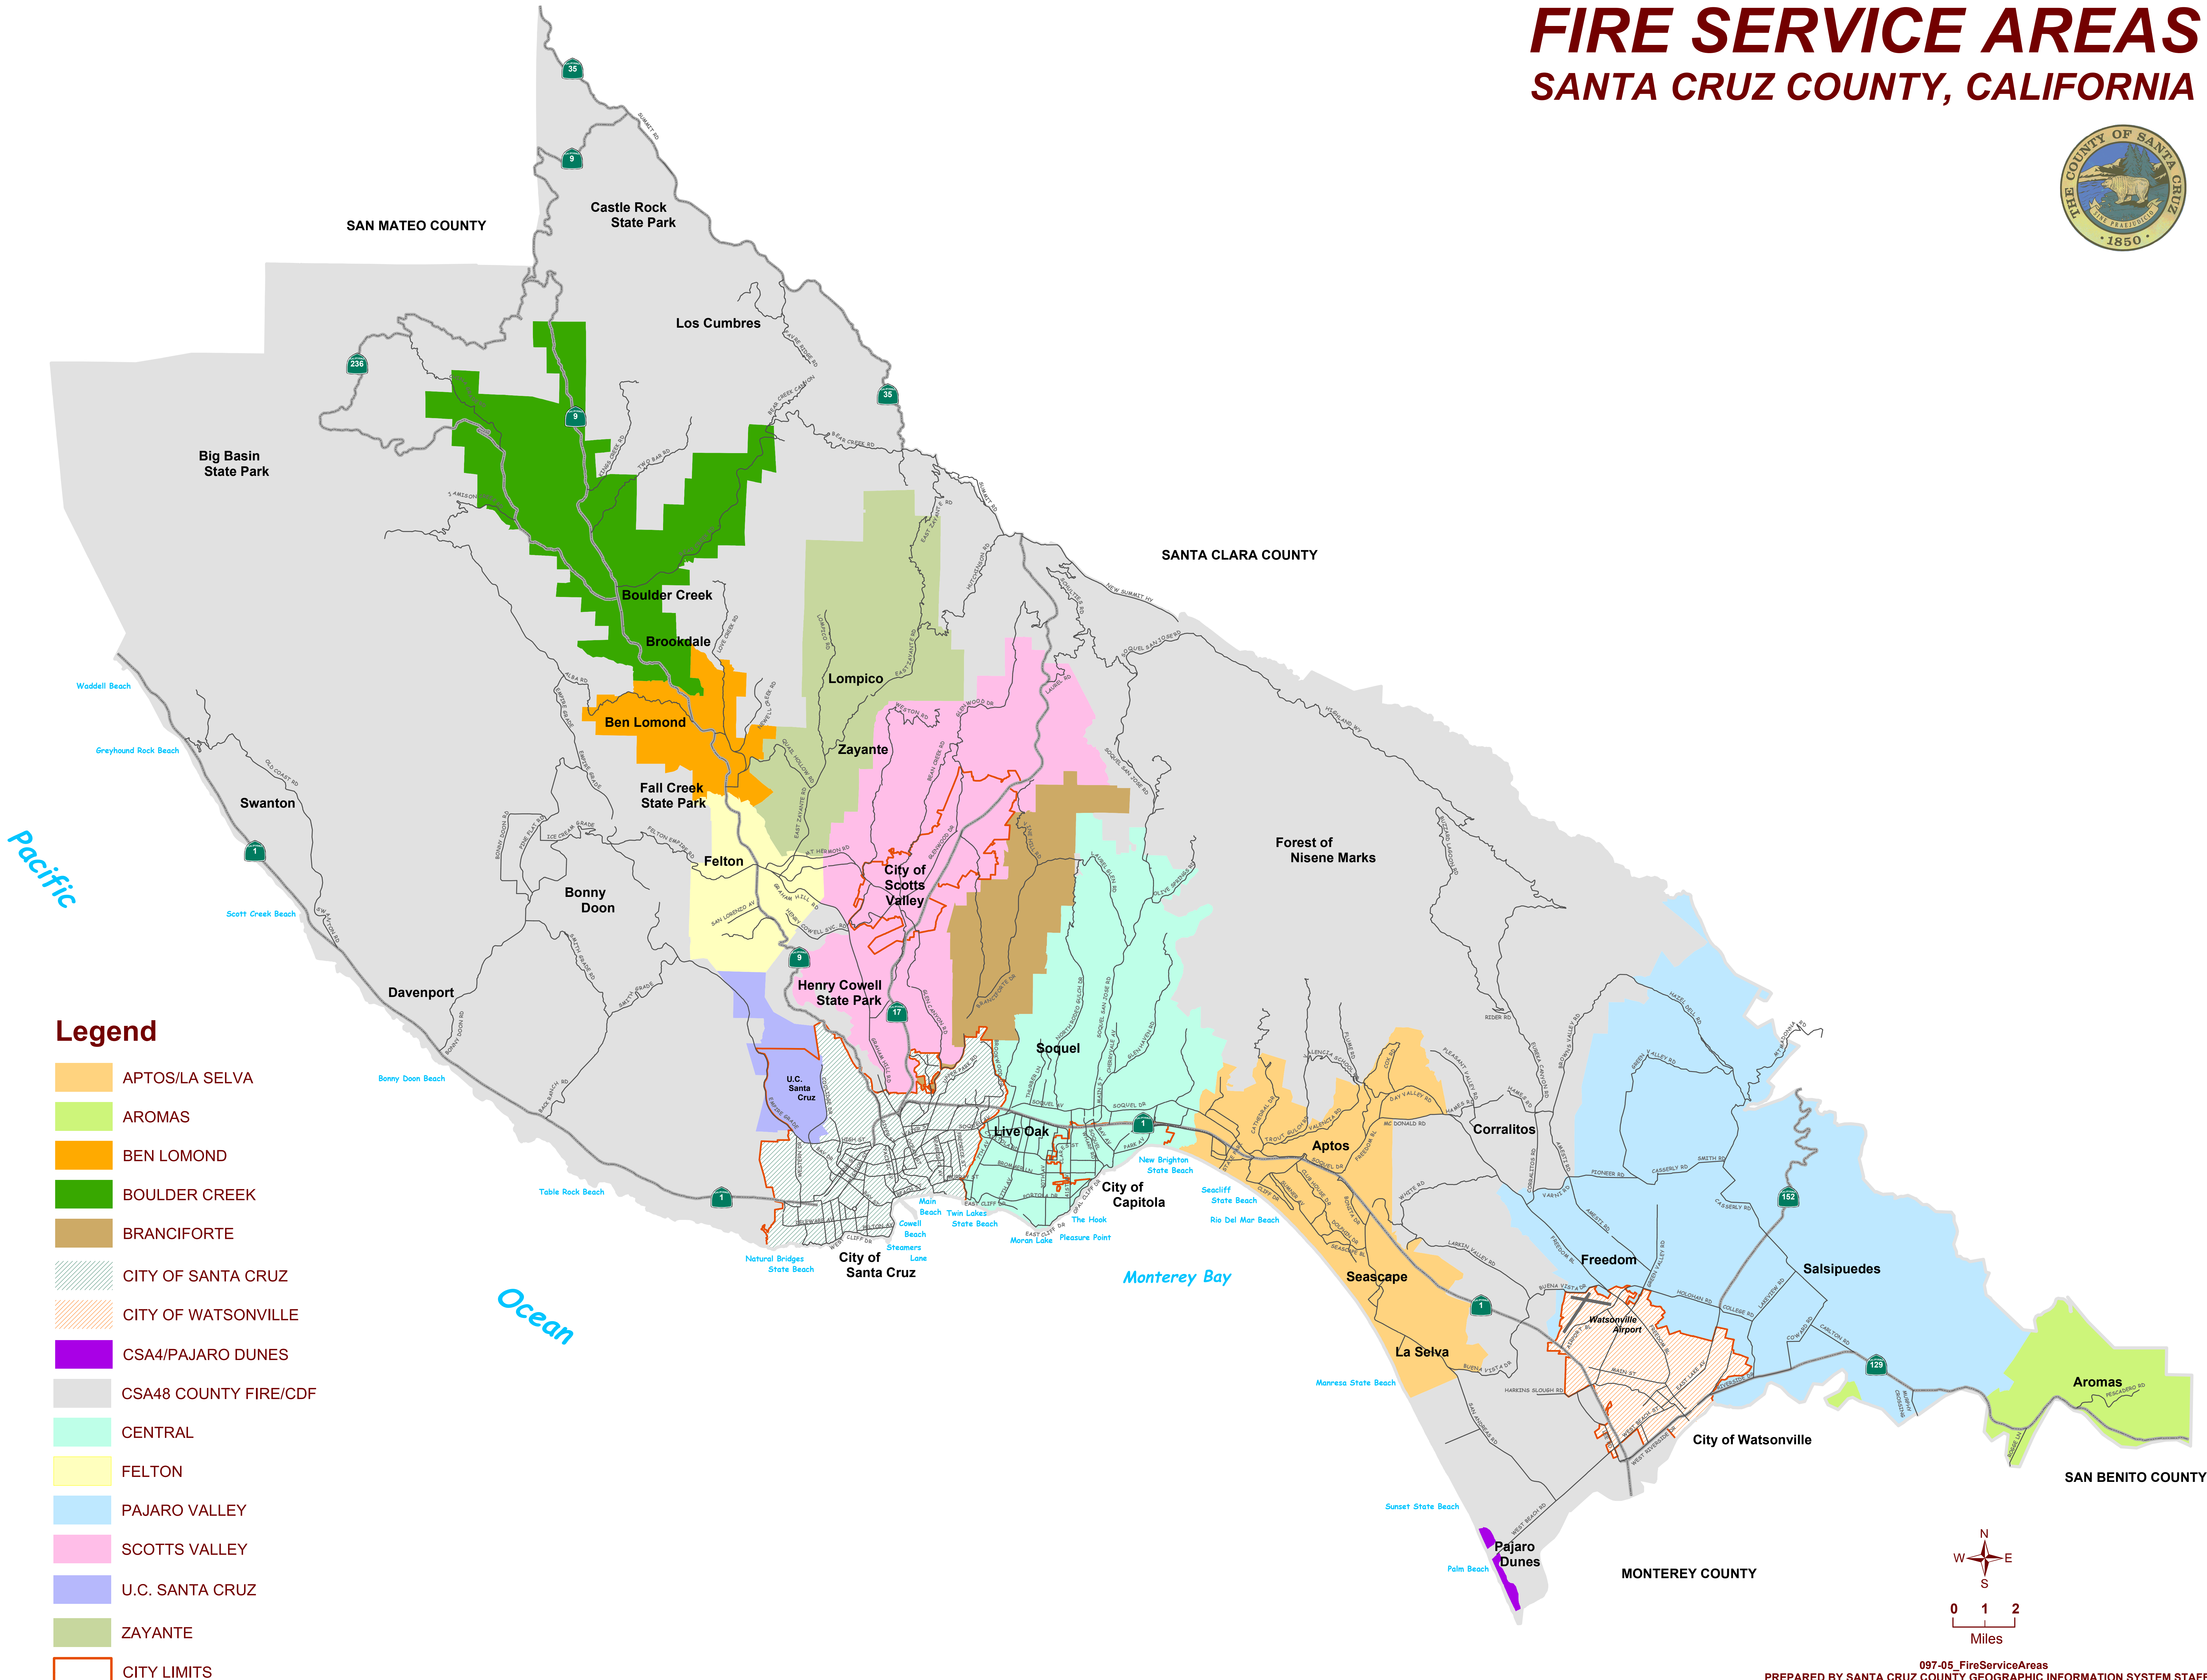

FIRE SERVICE AREAS

SANTA CRUZ COUNTY, CALIFORNIA

Legend

- APTOS/LA SELVA
- AROMAS
- BEN LOMOND
- BOULDER CREEK
- BRANCIFORTE
- CITY OF SANTA CRUZ
- CITY OF WATSONVILLE
- CSA4/PAJARO DUNES
- CSA48 COUNTY FIRE/CDF
- CENTRAL
- FELTON
- PAJARO VALLEY
- SCOTTS VALLEY
- U.C. SANTA CRUZ
- ZAYANTE
- CITY LIMITS